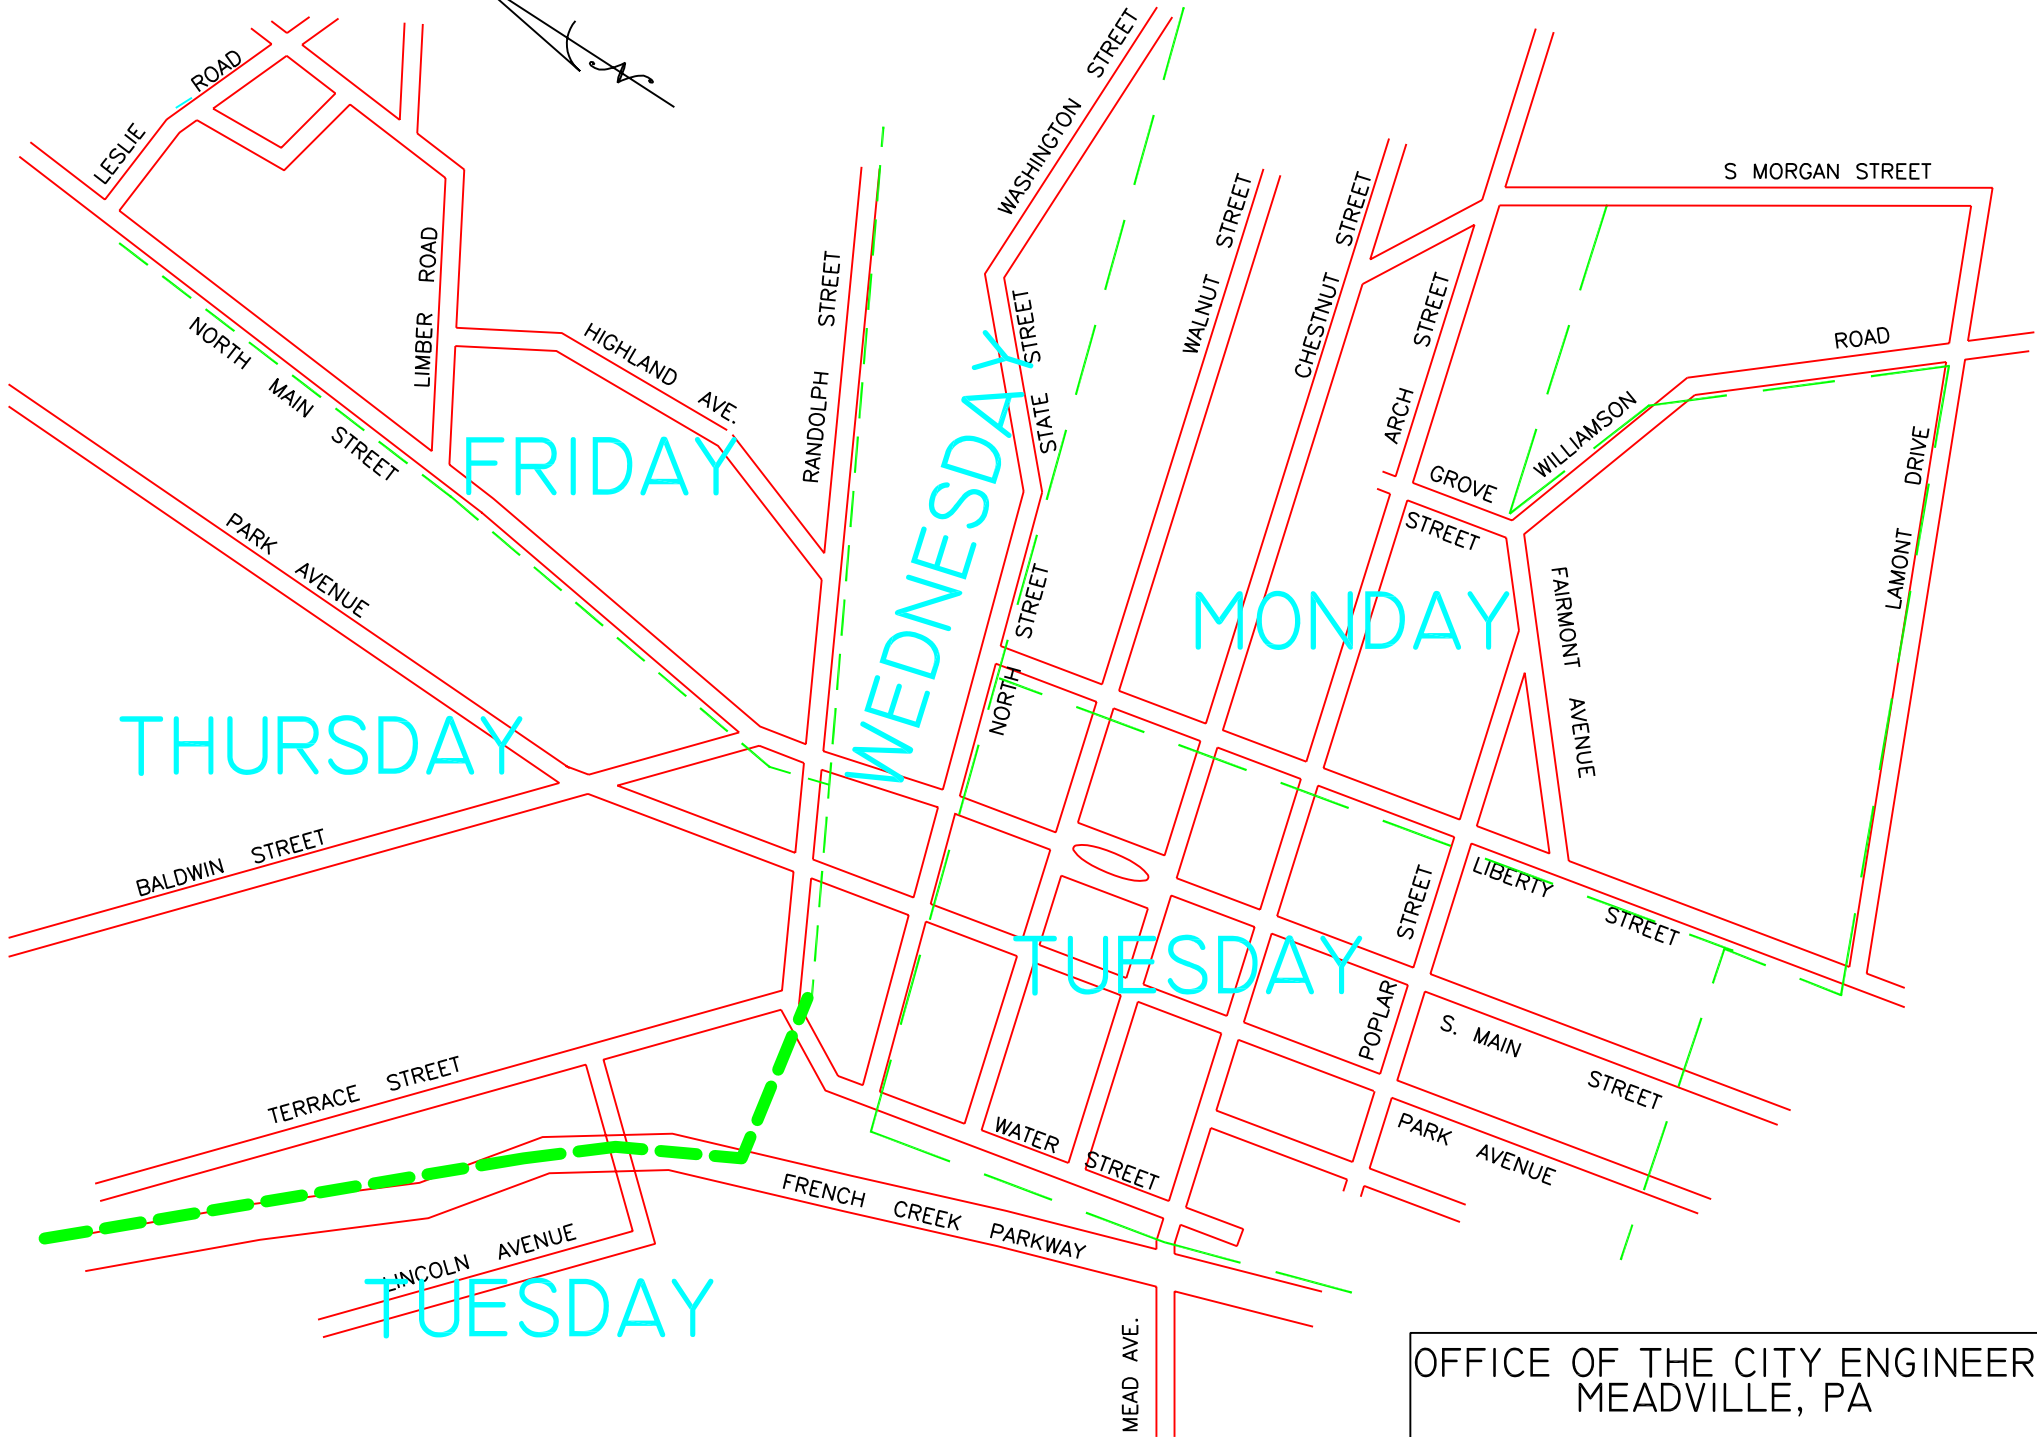

# REFUSE AND RECYCLING SCHEDULE

OFFICE OF THE CITY ENGINEER  
MEADVILLE, PA